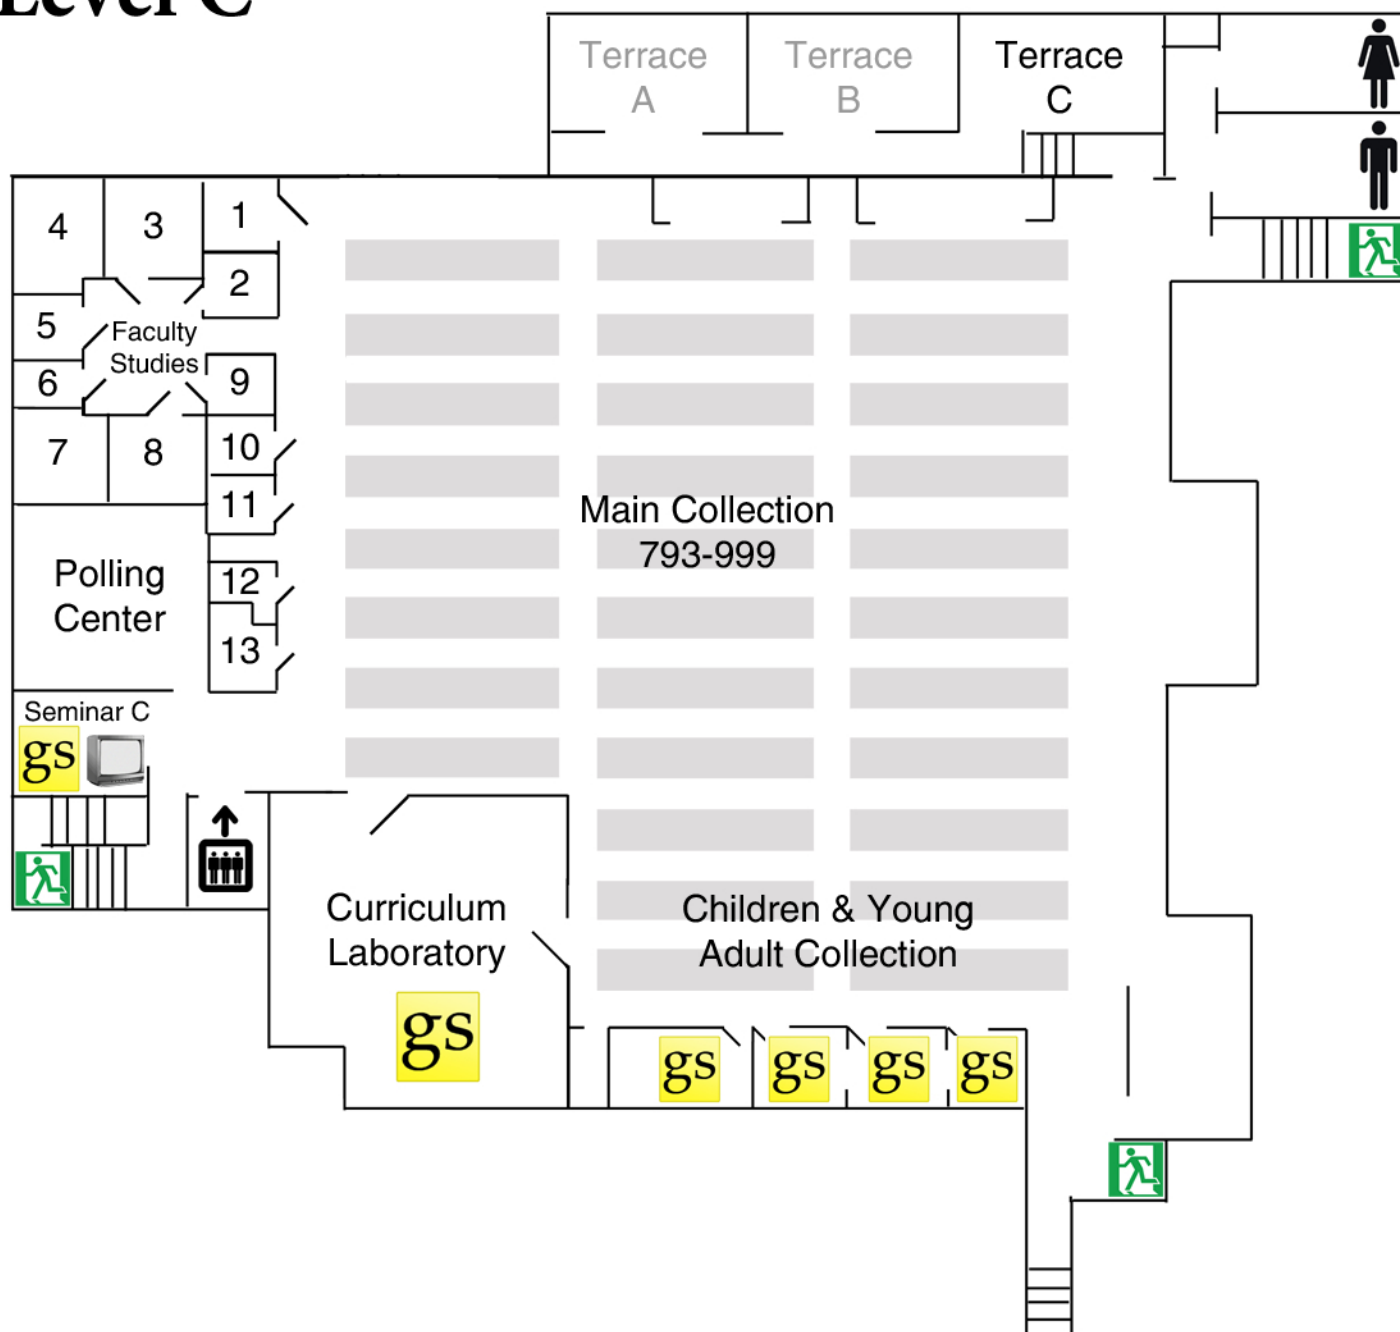

Level C

 = Women's Restroom
 = Men's Restroom

 = Elevator
 = Emergency Exit

 = Group Study Area
 = AV Viewing Area